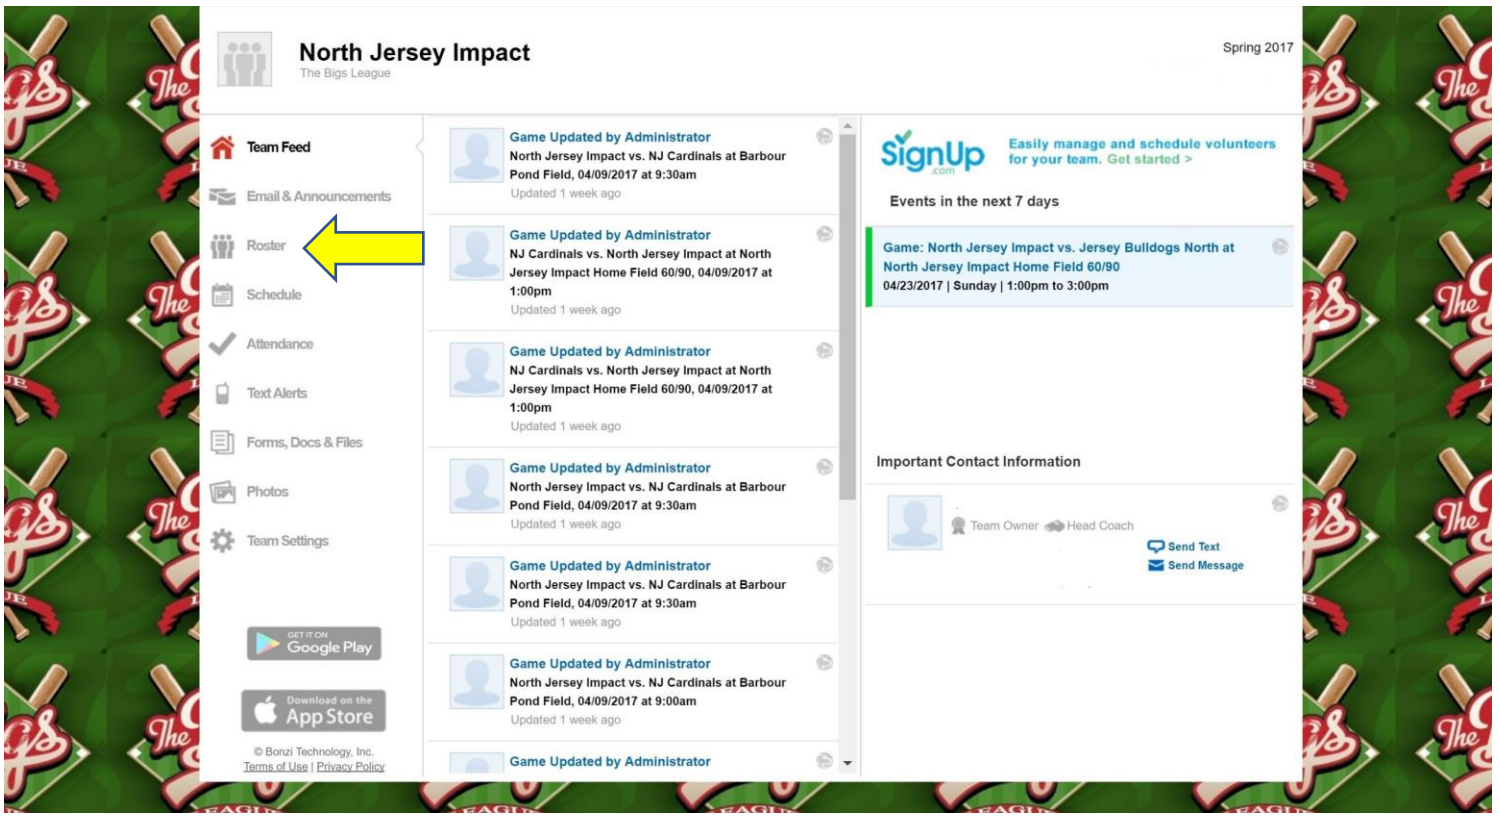

Click on roster > Click on add new roster members