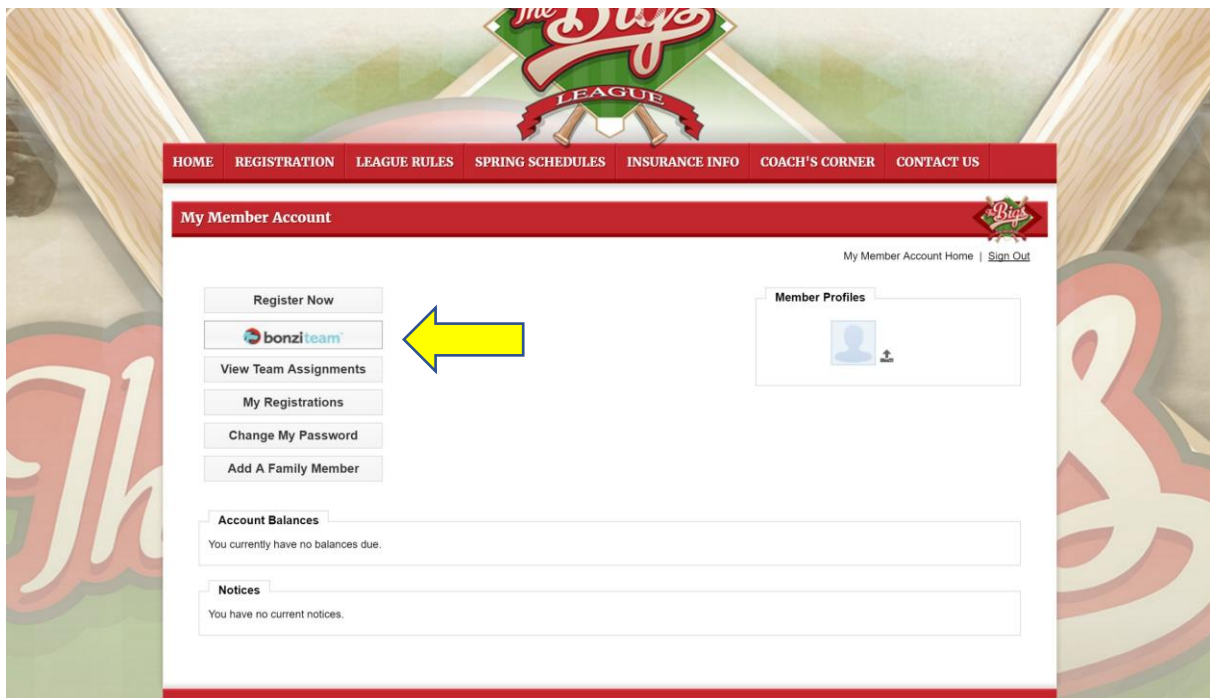

How to upload official team roster

Once logged into your team page, click on the Bonzi Team logo in the left column